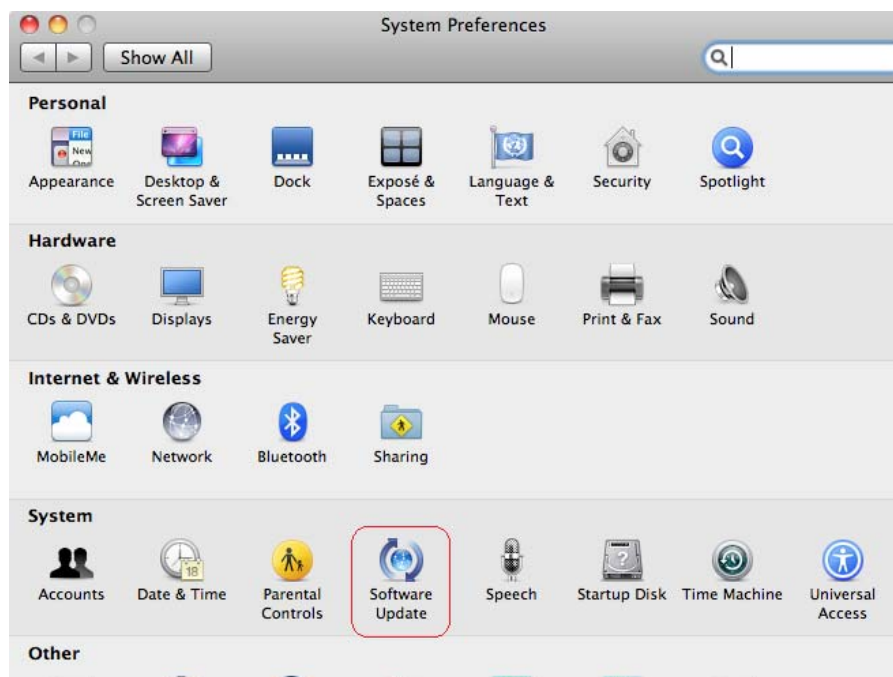

1. From the **Apple** menu which appears in the top left of the screen, choose **System Preferences**, as shown in figure 1 below.

Figure 1, Apple Mac OS X, Apple menu

2. Choose **Software Update** from the System pane as shown in figure 2 below.

Figure 2, Mac OS X, System Preferences

3. Select the **Check for updates** and **Download updates automatically** check boxes and specify how often to check for updates (daily, weekly or monthly) as shown in figure 3 below.